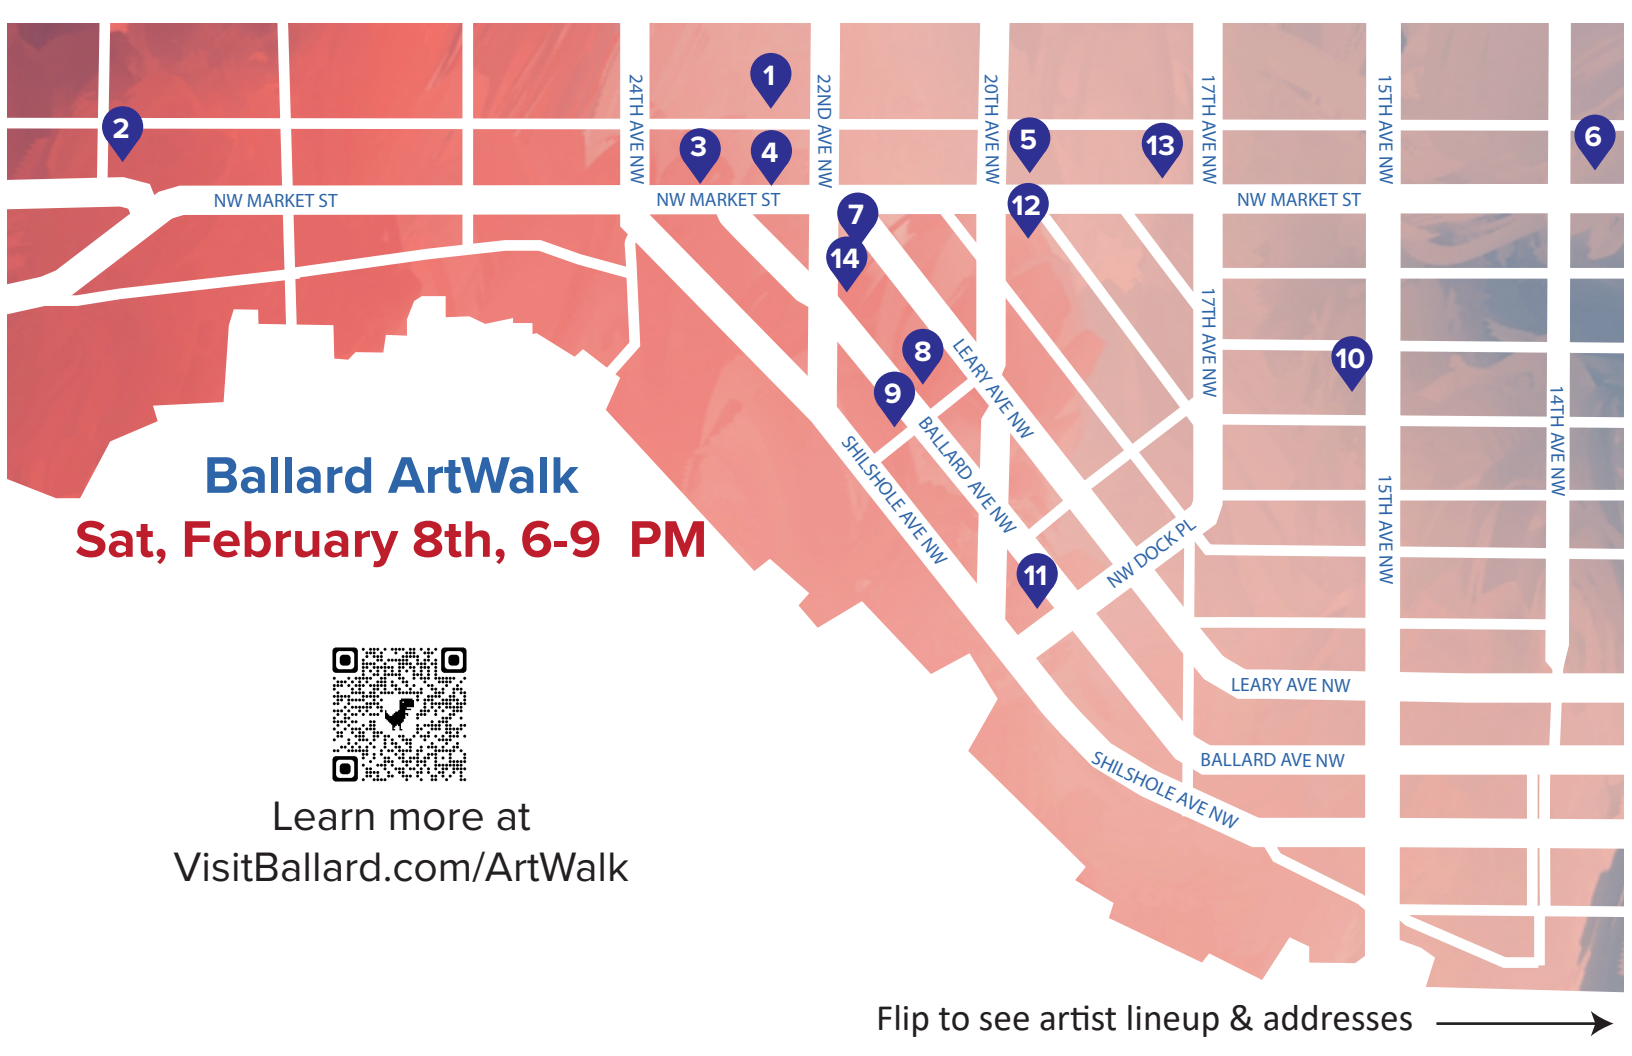

Ballard ArtWalk

Sat, February 8th, 6-9 PM

Learn more at
VisitBallard.com/ArtWalk

Flip to see artist lineup & addresses →

Ballard ArtWalk ~ Saturday, February 8, 6-9 PM

- 1** **Barry Roitblat @ Niche**
2224 NW 56th St
- 2** **David McGranaghan @ BallardWorks**
2856 NW Market St
- 3** **Hannah Lake @ Market Street Shoes**
2232 nw Market St #101
- 4** **Julia Lebert @ Annie's Art & Frame**
2212 NW Market St
- 5** **Magnitudes (Group Show) @ Phase/55 Gallery**
1766 NW Market St
- 6** **Tab Melton @ The Beehive Mercantile**
5500 14th Ave NW Ste #2
- 7** **Jane Kidder @ Petite Bottle Wine AND
September**
5410 22nd Ave NW
- 8** **Dennis Connors @ Shiku Sushi**
5310 Ballard Ave NW
- 9** **Corina Peters @ Studio RA**
5301 Ballard Ave NW
- 10** **Shelby Pothier @ Channel Marker Cider**
5201 15th Ave NW
- 11** **Open Studio @ Trashfish Gallery**
1959 NW Dock Pl
- 12** **Varied Artwork & Live Music @ Ballard Books**
5416 20th Ave NW
- 13** **Laurie Brown @ Monster**
1716 NW Market St
- 14** **Ross Callado @ Venue**
5408 22nd Ave NW

Flip to see ArtWalk Map